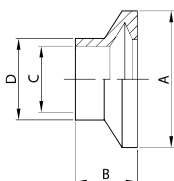

**MORSETTO ENO
ENO CLAMP
COLLIER ENO
ABRAZADERA ENO**

121 E

DN	gr
40	200
50	250
60	300
70	350
80	400
100	450

**BOCCHETTONE ENO
ENO PART
FERRULE ENO
ENLACE ENO**

102 E

DN	A	B	C	D	gr
40	65,0	25,0	37,0	40,0	130
50	75,0	30,0	49,0	52,0	160
60	86,0	32,0	57,0	60,0	210
70	98,0	38,0	66,0	70,0	260
80	109,0	38,0	81,0	85,0	300
100	128,0	38,0	97,4	101,6	350

**TAPPO ENO
ENO BLANK
BOUCHON ENO
TAPÓN ENO**

104 E

DN	A	B	gr
40	65,0	15,0	100
50	75,0	17,0	150
60	86,0	17,0	250
70	98,0	17,0	300
80	109,0	17,0	325
100	128,0	17,0	350

**GUARNIZIONE PER BOCC.
SEAL RING FOR PART
JOINT POUR FERRULE
JUNTA ENLACE**