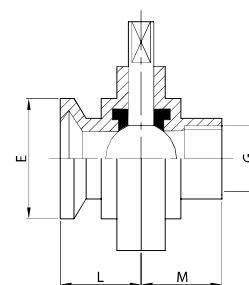

**V. FARFALLA ENO/FL.
BUTTERFLY V. ENO/FL.
V. PAPILLON ENO/BR.
V. MARIPOSA ENO/BR.**

725 E

DN	A	E	L	M	gr
40	90,0	65,0	38,0	47,5	2.470
50	110,0	75,0	40,0	49,5	2.920
60	130,0	86,0	40,0	49,5	3.480
70	130,0	98,0	40,0	50,5	3.980
80	150,0	108,0	41,0	51,5	5.400
100	170,0	129,0	44,0	53,5	6.390

**V. FARFALLA ENO/F. FE.
BUTTERFLY V. ENO/T. FE.
V. PAPILLON ENO/F. FE.
V. MARIPOSA ENO/R. H.**

782 E

DN	E	G	L	M	gr
40	65,0	1 1/4"	38,0	38,0	1.450
50	75,0	1 1/2"	40,0	38,0	1.870
60	86,0	2"	40,0	40,0	2.300
70	98,0	2 1/2"	40,0	40,0	2.755
80	108,0	3"	41,0	41,0	3.200
100	129,0	4"	44,0	44,0	3.940