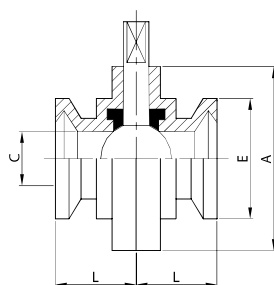

DN	A	B	C	D	gr
40	65,0	25,0	37,0	40,0	130
50	75,0	30,0	49,0	52,0	160
60	86,0	32,0	57,0	60,0	210
70	98,0	38,0	66,0	70,0	260
80	109,0	38,0	81,0	85,0	300
100	128,0	38,0	97,4	101,6	350

**TAPPO ENO
ENO BLANK
BOUCHON ENO
TAPÓN ENO**

104 E

DN	A	B	gr
40	65,0	15,0	100
50	75,0	17,0	150
60	86,0	17,0	250
70	98,0	17,0	300
80	109,0	17,0	325
100	128,0	17,0	350

**GUARNIZIONE PER BOCC.
SEAL RING FOR PART
JOINT POUR FERRULE
JUNTA ENLACE**

131 E

DN	B	C
40	13,0	40,0
50	13,0	50,0
60	13,0	60,0
70	14,0	70,0
80	14,0	80,0
100	14,0	100,0

**V. FARFALLA ENO/ENO
BUTTERFLY V. ENO/ENO
V. PAPILLON ENO/ENO
V. MARIPOSA ENO/ENO**

722 E

DN	A	C	E	L	gr
40	92,0	37,0	65,0	38,0	1.450
50	105,0	49,0	75,0	40,0	1.870
60	112,0	57,0	86,0	40,0	2.300
70	125,0	66,0	98,0	40,0	2.755
80	137,0	81,0	108,0	41,0	3.200
100	157,0	97,4	129,0	44,0	3.940

**V. FARFALLA ENO/EL.
BUTTERFLY V. ENO/PE.
V. PAPILLON ENO/BL.
V. MARIPOSA ENO/EL.**

721 E