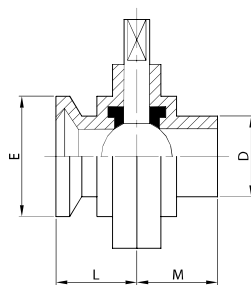

DN	D	E	L	M	gr
40	40,0	65,0	38,0	38,0	1.220
50	52,0	75,0	40,0	40,0	1.570
60	60,0	86,0	40,0	40,0	1.880
70	70,0	98,0	40,0	41,0	2.255
80	85,0	108,0	41,0	42,0	2.750
100	101,6	129,0	44,0	44,0	3.390

**V. FARFALLA ENO/FL.
BUTTERFLY V. ENO/FL.
V. PAPILLON ENO/BR.
V. MARIPOSA ENO/BR.**

725 E