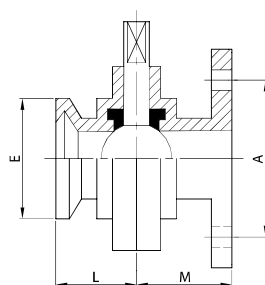

DN	A	E	L	M	gr
40	90,0	65,0	38,0	47,5	2.470
50	110,0	75,0	40,0	49,5	2.920
60	130,0	86,0	40,0	49,5	3.480
70	130,0	98,0	40,0	50,5	3.980
80	150,0	108,0	41,0	51,5	5.400
100	170,0	129,0	44,0	53,5	6.390

**V. FARFALLA ENO/F. FE.
BUTTERFLY V. ENO/T. FE.
V. PAPILLON ENO/F. FE.
V. MARIPOSA ENO/R. H.**

782 E